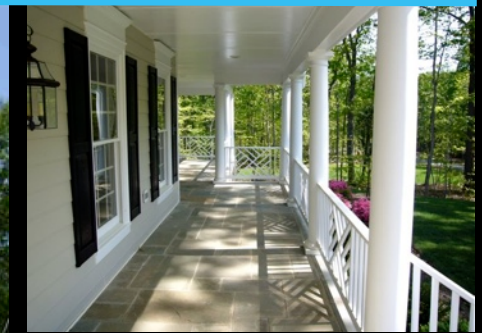

WETHERBURNE HOMES

LAUREL HILL COURT
LEESBURG, VA
HOMES ON 3 ACRES FROM \$ 759,000

Our homes are built to a **TIMELESS** *Standard of*
SUPERIOR QUALITY and CRAFTSMANSHIP

It isn't just our homes that are spectacular. In each of our communities, you will discover the true meaning of living well. From visiting a local winery to a twilight polo match or the pleasure of simply walking down a country lane, you'll encounter an extraordinary lifestyle known only to a privileged few. Come and explore the privacy, serenity, and unsurpassed beauty of the Northern Virginia countryside at Catoctin Springs— a place rich in tradition, history, and possibility.

*Ask About Our Latest
New England Shingle-Style
Home!*

For Information Call:

703-378-3310

www.wetherburnehomes.com

- Private 3 Acre Lots with Mature Trees - Minutes to Historic Leesburg, the Dulles Greenway, and The MARC Train
- Distinctive Portfolio of Homes with Classic Architecture, Thoughtful Design, and Quality Craftsmanship
- Richly Finished Interiors
- Plans from 3,300 Square Feet
- Customize to Suit Your Specific Needs
- Comprehensive Energy Saving Package